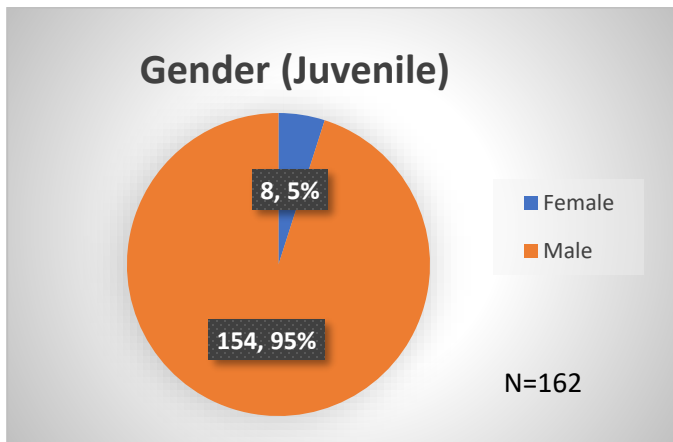

## Demographics for JTDC Population

### Tuesday Morning Midnight Count

Total # of probation Involved youth<sup>1</sup>: 1,327

<sup>1</sup> Probation Active: Any youth who is pending sentencing with an active social history, has been formally placed on probation or supervision with Cook County Juvenile Probation on the date of the report.