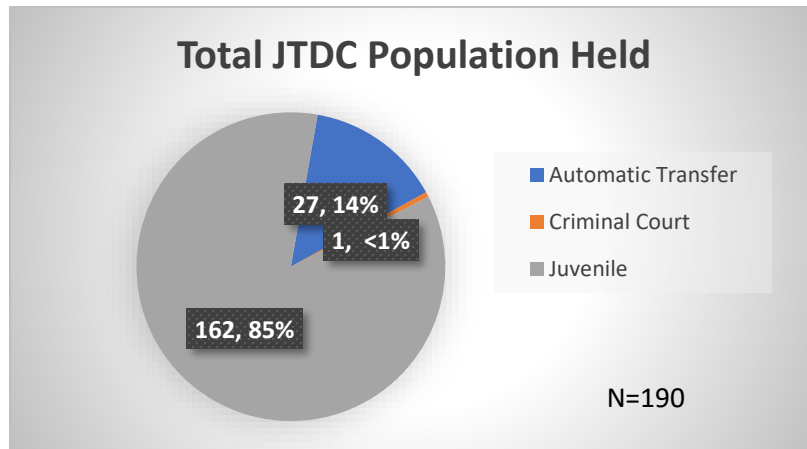

## Demographics for JTDC Population

### Tuesday Morning Midnight Count

Total # of probation Involved youth<sup>1</sup>: 1,327

<sup>1</sup> Probation Active: Any youth who is pending sentencing with an active social history, has been formally placed on probation or supervision with Cook County Juvenile Probation on the date of the report.