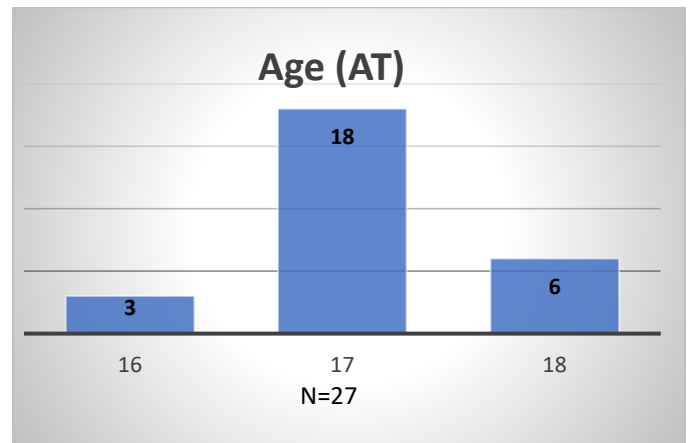

## Demographics for JTDC Population

### Tuesday Morning Midnight Count

Total # of probation Involved youth<sup>1</sup>: 1,327

<sup>1</sup> Probation Active: Any youth who is pending sentencing with an active social history, has been formally placed on probation or supervision with Cook County Juvenile Probation on the date of the report.

\*Age, Gender and Race for Criminal Court population (N=1) is not represented in this report.

**Daily Data Dashboard – March 19, 2024**  
**Demographics for JTDC Population**  
**Tuesday Morning Midnight Count**