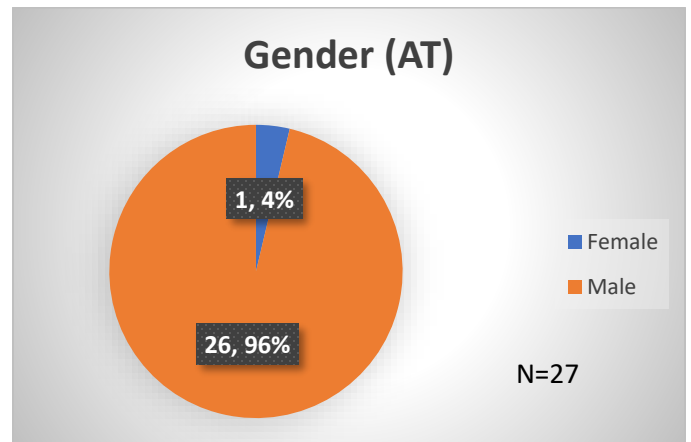

## Demographics for JTDC Population

### Tuesday Morning Midnight Count

Total # of probation Involved youth<sup>1</sup>: 1,327

<sup>1</sup> Probation Active: Any youth who is pending sentencing with an active social history, has been formally placed on probation or supervision with Cook County Juvenile Probation on the date of the report.