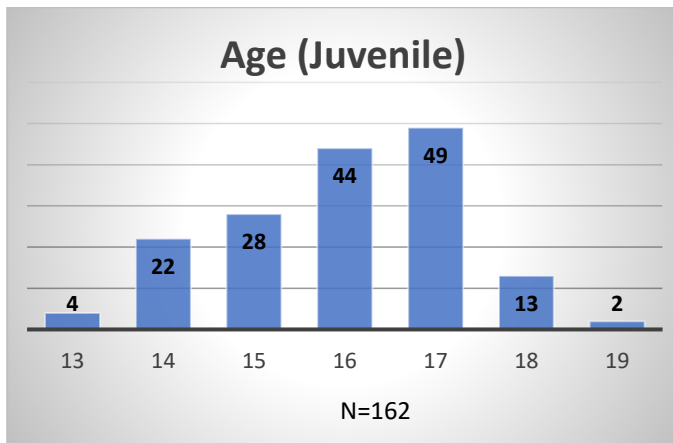

## Demographics for JTDC Population

### Tuesday Morning Midnight Count

Total # of probation Involved youth<sup>1</sup>: 1,327

<sup>1</sup> Probation Active: Any youth who is pending sentencing with an active social history, has been formally placed on probation or supervision with Cook County Juvenile Probation on the date of the report.

\*Age, Gender and Race for Criminal Court population (N=1) is not represented in this report.

**Daily Data Dashboard – March 19, 2024**  
**Demographics for JTDC Population**  
**Tuesday Morning Midnight Count**